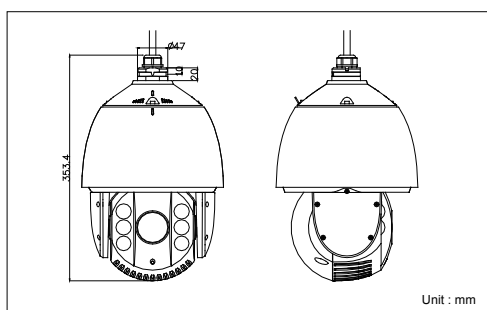

### Dimensions

Camera	
Image sensor	1/2.8" Progressive Scan CMOS
Effective pixel	2230K pixels
Min. illumination	Color: 0.05lux (F1.6, AGC ON), 0 lux with IR ; B/W: 0.01lux (F1.6, AGC ON), 0 lux with IR
White balance	Auto / Manual /ATW/Indoor/Outdoor/Daylight lamp/Sodium lamp
AGC	Auto / Manual
S / N ratio	≥ 52dB
Digital noise Reduction	3D DNR
Backlight compensation	HLC/BLC
Wide dynamic range	Digital WDR
Shutter speed	1 ~ 1/10,000s
Day & Night	IR Cut Filter
Digital zoom	16X
Privacy masking	2 privacy masks programmable
Focus mode	Auto / Semiautomatic / Manual
Lens	
Focal length	4.3 ~ 129mm, 30x
Zoom speed	Approx 3s(Optical Wide-Tele)
Angle of view	65.1 ~ 2.34 degree (Wide-Tele)
Min. working distance	10 ~ 1500mm(Wide-Tele)
Aperture range	F1.6 ~ F5.0
Pan and Tilt	
Pan / Tilt range	Pan: 360° endless; Tilt: -15° ~ 90° (Auto Flip)
Pan / Tilt speed	Pan Manual Speed: 0.1° ~ 160°/s, Pan Preset Speed: 240°/s Tilt Manual Speed: 0.1° ~ 120°/s, Tilt Preset Speed: 200°/s
Proportional zoom	Rotation speed can be adjusted automatically according to zoom multiples
Number of preset	256
Park action	Pattern/Pan scan/Tilt scan/Frame scan/Panorama scan/Random scan
Patrol	8 patrols, up to 32 presets per patrol
Power-off memory	Support
PTZ position display	Support
Preset freezing	Support
Scheduled task	Preset / Patrol / Pattern / Pan scan / Tilt scan / Random scan / Frame scan / Panorama scan/Dome reboot/Self-test action/Alarm output
Infrared	
IR distance	Up to 100m
IR intensity	Automatically adjusted, depending on the zoom ratio
Local Video&Audio	
Audio input	1 Mic in/Line in interface, Line input: 2 ~ 2.4V[p-p]; output impedance: 1KΩ, ±10%
Audio output	1 Audio output interface, Line level, impedance: 600Ω
Network	
Ethernet	10Base-T / 100Base-TX, RJ45 connector
Max. image resolution	1920×1080
Frame rate	50Hz: 25 fps (1920×1080), 25 fps (1280×960), 25 fps (1280×720) 60Hz: 30 fps (1920×1080), 30 fps (1280×960), 30 fps (1280×720)
Image compression	H.264/MJPEG
Audio compression	G.711u /G.711a /G.726 /MP2L2
Protocols	IPv4/IPv6, HTTP, HTTPS, 802.1x, Qos, FTP, SMTP, UPnP, SNMP, DNS, DDNS, NTP, RTSP, RTP, TCP, UDP, IGMP, ICMP, DHCP, PPPoE
Simultaneous live view	Up to 6
Streams	Dual streams
Mini SD memory card	Micro SD slot, up to 32GB
User/Host level	Up to 32 users, 3 Levels: Administrator, Operator, User
Security measures	User authentication (ID and PW), Host authentication (MAC address), IP address filtering
Integration	
Application programming	Open-ended API, support Onvif, PSIA and CGI
Web browser	IE 7+, Chrome 18+, Firefox 5.0+, Safari 5.02+
General	
RS-485 protocols	SAFE <sup>COM</sup> , Pelco-P, Pelco-D, self-adaptive
Power	-A: 24 VAC, max. 30W -AE: High-PoE & 24 VAC, max. 30W
Working temperature	-30 °C ~ 65°C(-22°F ~ 149°F)
Humidity	90% or less
Protection level	IP66, TVS 4,000V lightning protection, surge protection and voltage transient protection
Dimensions	Φ220×353.4mm (Φ8.66"×13.91")(Outdoor)
Weight	Approx. 5.5kg(12.13lbs)
Mount option	Long-arm wall mount: DS-1601ZJ; Corner mount: DS-1601ZJ-corner; Pole Mount: DS-1601ZJ-pole; Power box mount: DS-1634ZJ